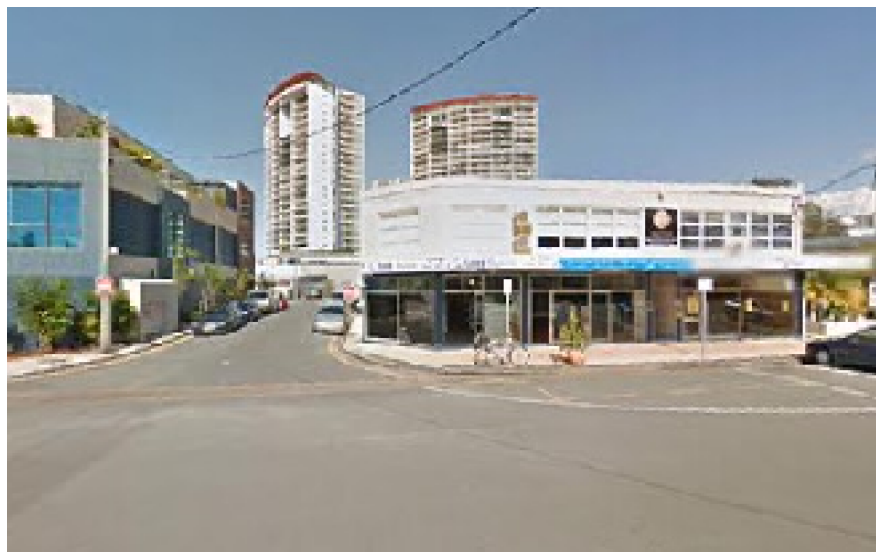

Google Maps 4 Railway St

Map data ©2016 Google 20 m

4 Railway St
Southport QLD 4215

Google Maps